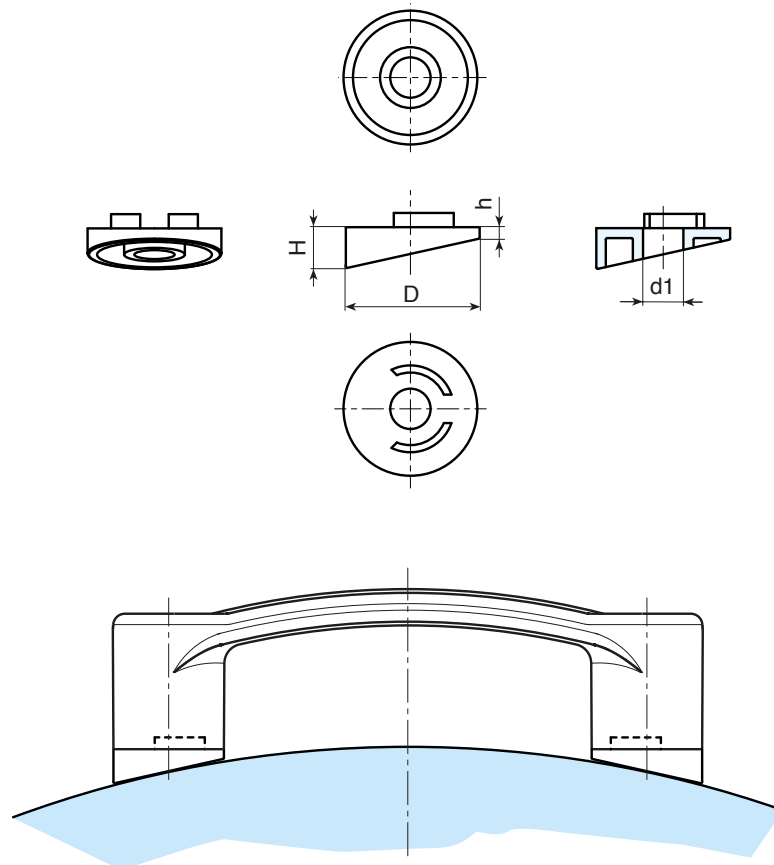

B328

CURVED SURFACE ADAPTOR FOR B324 "EUROMODEL" HANDLE WITH THROUGH HOLE

Materials:

Reinforced polyamide.
Resistant to oils and greases.

Surface finish:

Satin.

Colour:

Black (RAL 9011).

Hole:

Smooth through hole obtained by moulding the plastic.

Special requests:

- Upon request and for special quantities available in the colours indicated in the chart [page].

B

Code	art.	D	H	h	d1	g
B328120.0001	B328120.TG08.501	28	9	3	6.5	3