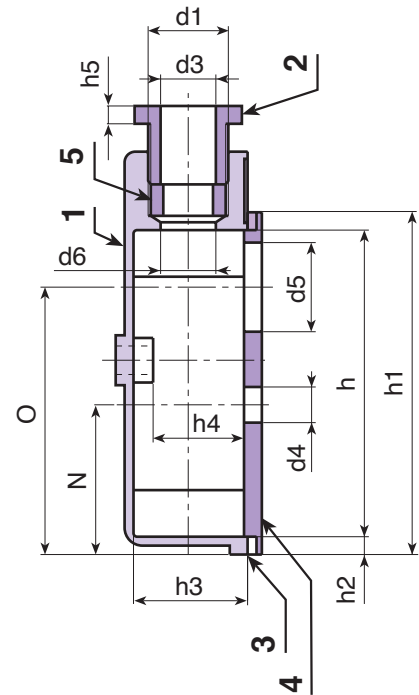

R535

TERMINAL BLOCK COVER WITH MOUNTING PLATE AND GASKET AND CABLE ENTRY PG16

Materials:

(1-2-4) Impact resistant, self-extinguishing Polystyrene.
(3-5) Thermoplastic rubber 75 shore.

Surface finish:

Smooth.

Colour:

Black (RAL 9011).

Special requests:

- None.

Compatible accessories:

4 way terminal block article R530 [page 707].

5 way terminal block article R534 [page 711].

Code	art.		A	B	C	E	F	G	H	H1	I	L	M	N	O
-	R535114.P01		114	114	20,5	27	53,5	41,5	37	35	75	18	35,5	42	75
d1	d2	d3	d4	d5	d6	g	h	h1	h2	h3	h4	h5	h6	h7	g
PG16	7,5	17,5	9	25	16	5	86	96	5	32,5	25	5	2,5	4	115