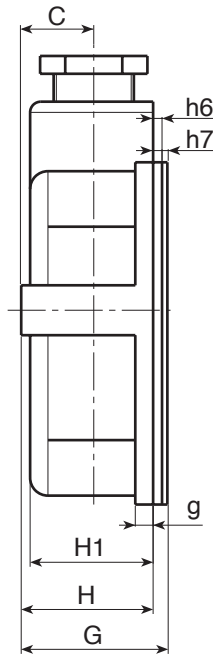

R535

TERMINAL BLOCK COVER WITH MOUNTING PLATE AND GASKET AND CABLE ENTRY PG16

Materials:

(1-2-4) Impact resistant, self-extinguishing Polystyrene.
(3-5) Thermoplastic rubber 75 shore.

Surface finish:

Smooth.

Colour:

Black (RAL 9011).

Special requests:

- None.

Compatible accessories:

4 way terminal block article R530 [page 707].

5 way terminal block article R534 [page 711].

Code	art.		A	B	C	E	F	G	H	H1	I	L	M	N	O
-	R535114.P01		114	114	20,5	27	53,5	41,5	37	35	75	18	35,5	42	75
d1	d2	d3	d4	d5	d6	g	h	h1	h2	h3	h4	h5	h6	h7	g
PG16	7,5	17,5	9	25	16	5	86	96	5	32,5	25	5	2,5	4	115