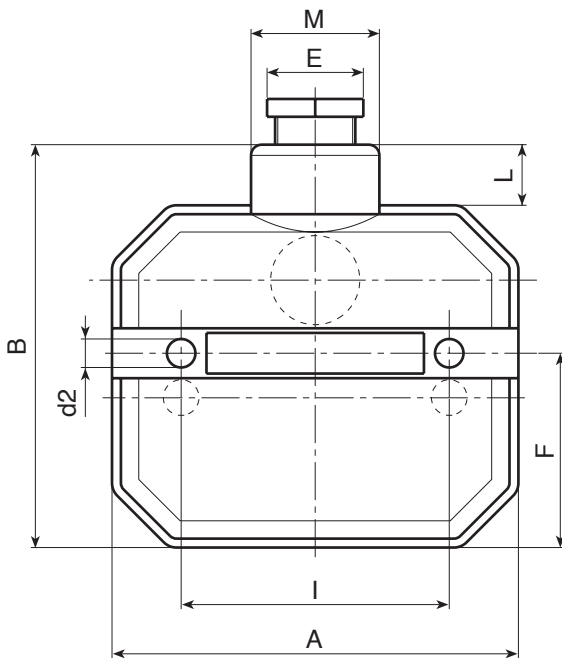

R535

TERMINAL BLOCK COVER WITH MOUNTING PLATE AND GASKET AND CABLE ENTRY PG16

Materials:

(1-2-4) Impact resistant, self-extinguishing Polystyrene.
(3-5) Thermoplastic rubber 75 shore.

Surface finish:

Smooth.

Colour:

Black (RAL 9011).

Special requests:

- None.

Compatible accessories:

4 way terminal block article R530 [page 707].

5 way terminal block article R534 [page 711].

Code	art.		A	B	C	E	F	G	H	H1	I	L	M	N	O
-	R535114.P01		114	114	20,5	27	53,5	41,5	37	35	75	18	35,5	42	75
d1	d2	d3	d4	d5	d6	g	h	h1	h2	h3	h4	h5	h6	h7	g
PG16	7,5	17,5	9	25	16	5	86	96	5	32,5	25	5	2,5	4	115