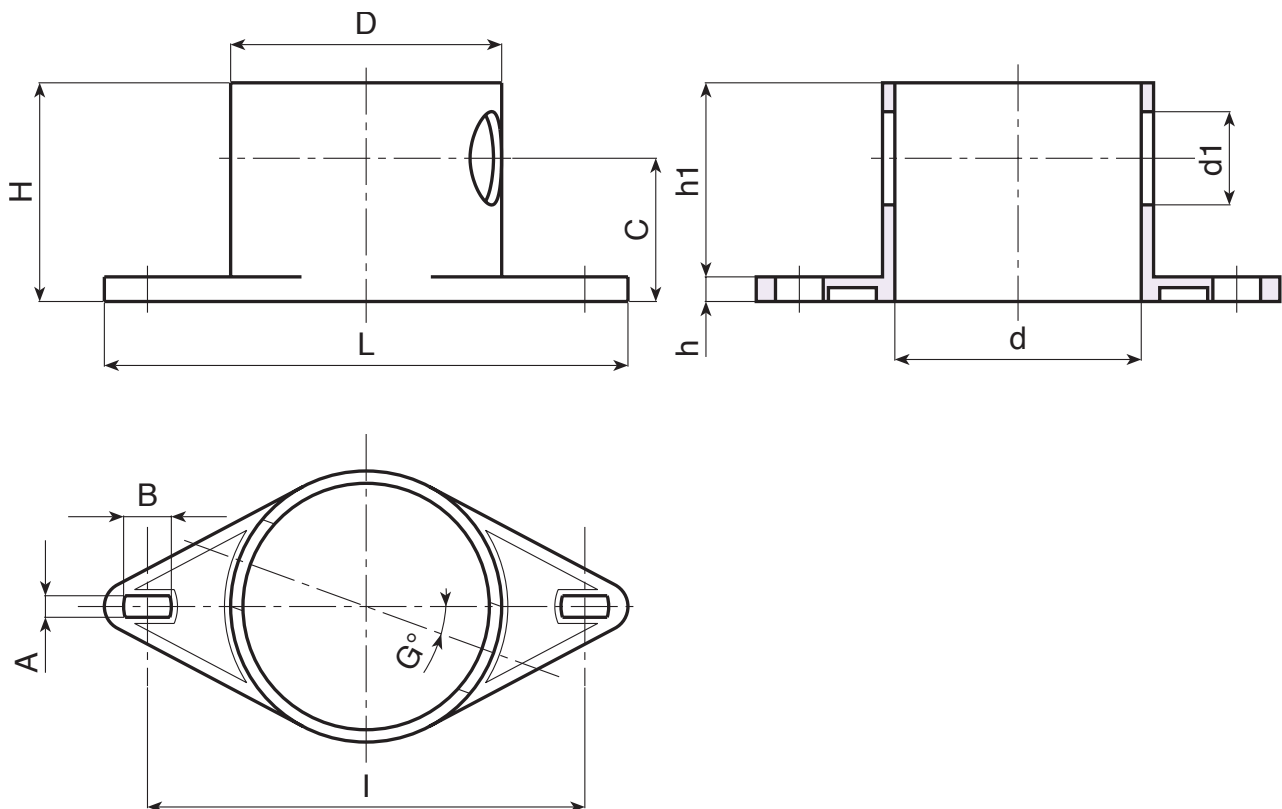

R552

SPINDLE GUARD

+135°
-30°

PA6
+G.F.

UL94
HB

RoHS
COMPLIANT

Materials:
Reinforced polyamide.
Resistant to oils and greases.

Surface finish:
Smooth.

Colour:
Black (RAL 9011).

Special requests:
• None.

Code	Art.	H	D	d	L	l	A	B	G	c	h	h1	d1	g
-	R552170.T01	71	88	80	170	142	7	15	20	46.5	8	63	30	104