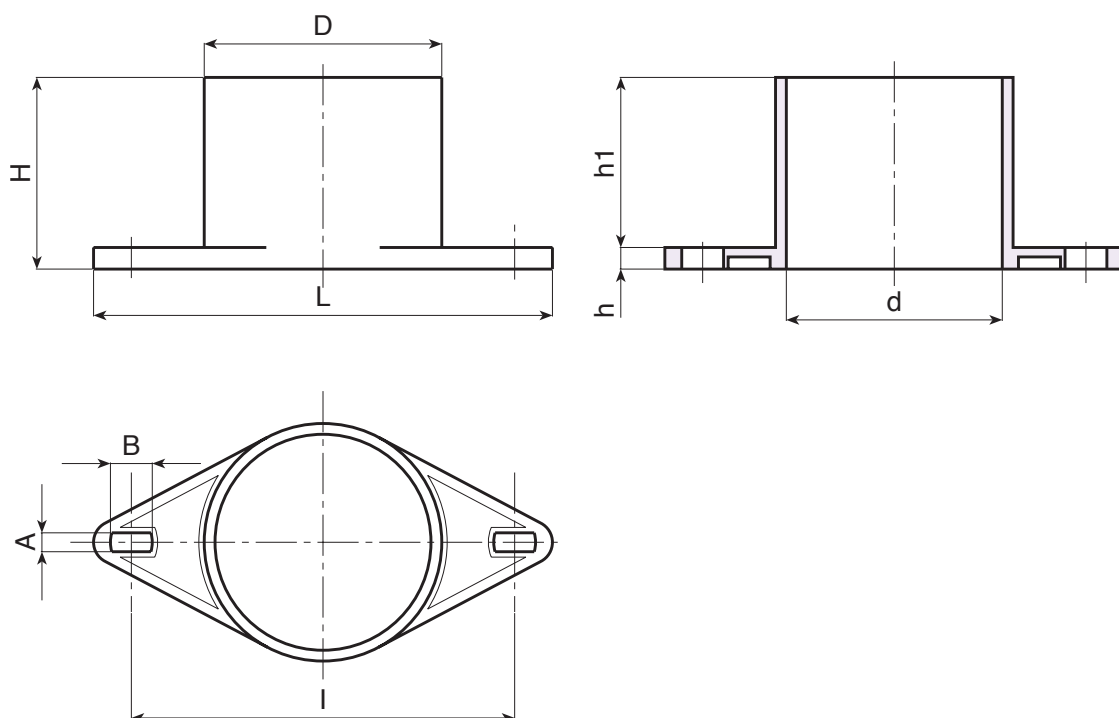

R555

SPINDLE GUARD WITHOUT SIDE HOLES

Materials:
Impact resistant polystyrene.

Surface finish:
Smooth.

Colour:
Black (RAL 9011).

Special requests:
• None.

T

Code	Art.	H	D	d	L	l	A	B	h	h1	g
-	R555170.T01	71	88	80	170	142	7	15	8	63	100